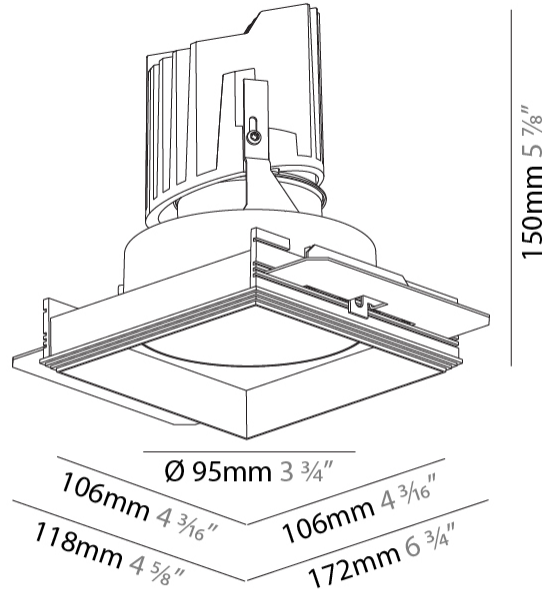

ELECTRICAL

Lamp Type: LED (Zhaga Standard)
Input Wattage (W): 16.5
Total Output Wattage (W): 14.7
Dimming: Dali Dimming
Driver Included: No
Driver Location: Recessed Housing
Driver Type: Constant Current - 120Vac
Driver Class: Class 2
Housing: See Components
Input Voltage (V): 120
Constant Current (MA): 350

LED

Number of LEDs: 1
Color Temperature (°K): Warm Dim
Max. Delivered Lumen (lm): 770
Nominal Lumen (lm): 1140
CRI: >90 CRI
Lamp Life (hrs): 50000
Upon Request: RGB-W Tunable White Special Color Temperature Special LED

OPTICAL

Reflector: 20 / 40 / 60
Upon Request: Special Beam Angles

RATINGS AND CERTIFICATIONS

Zaneen Group, Inc. 6260 Folsom Blvd, Suite 3382, F 416-247-9319, www.zaneen.com

Certified By: Certified for North American Standards
In a constant effort to supply the best product, we reserve the right to change specifications or materials without notice. The most recent specification sheets are found at zaneen.com